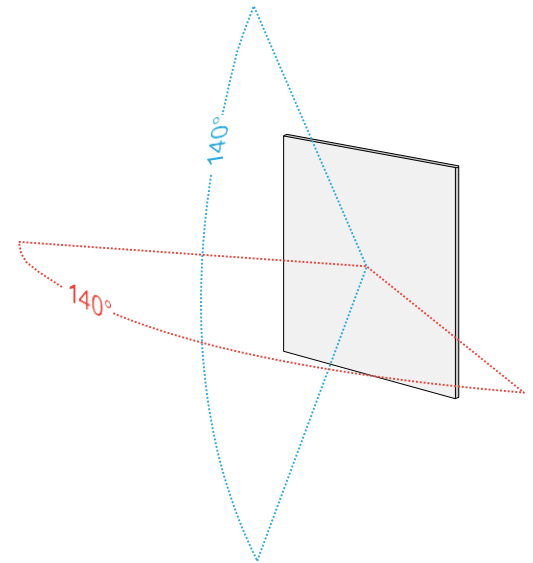

CLARO

Faster
Brighter
Sharper

6.0mm OUTDOOR LED

Claro OA6A is one-step ahead of the other LED systems with its guaranteed virtually real color and clearest display!

Claro OA6A LED Display Solution shows its reliable performance by working perfectly without any setback or lose of quality in very cold or very hot weather conditions.

SPECS

ENVIRONMENT	OUTDOOR
MODEL	OA6A
PIXEL PITCH (mm)	6
PIXEL DENSITY (Pixel/m ²)	27777
PIXEL CONFIGURATION	1R1G1B
LED TYPE	SMD2525
MODULE SIZE (mm)	192x192
MODULE RESOLUTION (Pixel)	32x32
PANEL SIZE (mm)	960x960
PANEL RESOLUTION (Pixel)	160x160
DISPLAY COLORS	281 Trillion
COLOR TEMPERATURE	2000-10000K Adjustable
CONTRAST RATIO	6000:1
VIEWING ANGLE	140° (W)/ 140° (H)
VOLTAGE	220/110V AC
CABINET WEIGHT (kg)	42,8
MAX. POWER CONSUMPTION	≤848
AVERAGE POWER CONSUMPTION	≤425
BRIGHTNESS (CD/m ²)	≥6000
REFRESH RATE	1920 Hz
SCAN RATE	1/8
IP RATING	IP65-IP54
OPERATING TEMPERATURE/ OPERATING HUMIDITY	-20oC--50oC; 10-90%
LIFE SPAN	100,000 Hours
QUALITY CERTIFICATES	CE